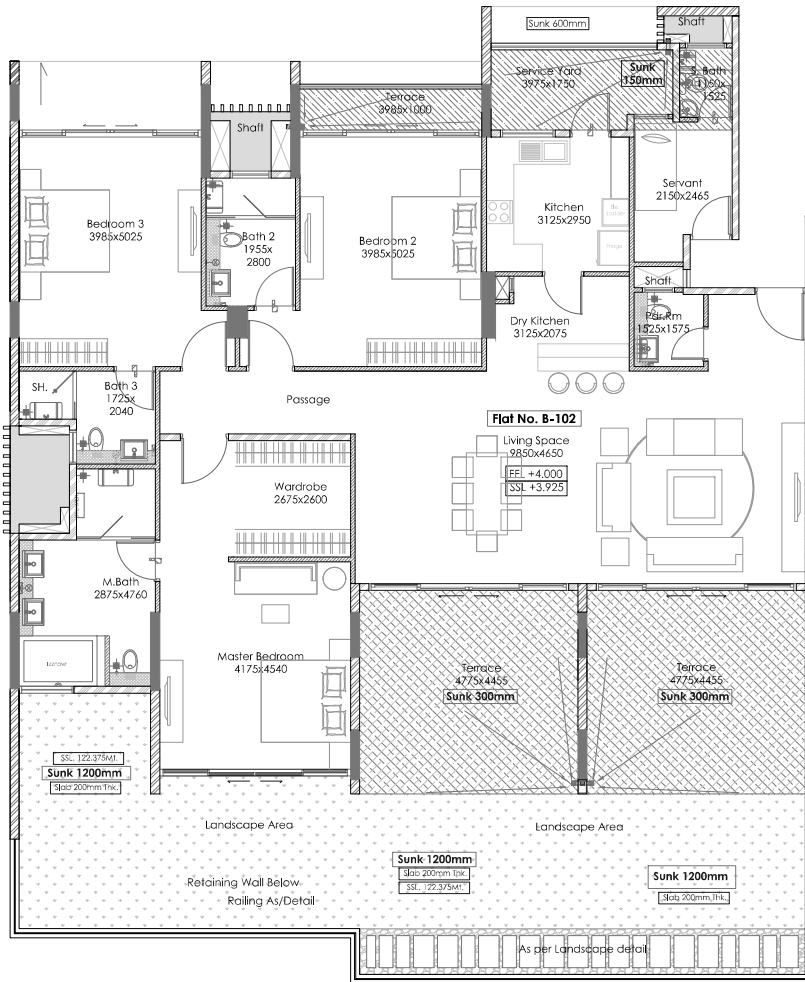

Building B

KEY PLAN

FLAT NO.	FLAT TYPE	UNIT CARPET AREA (SQM.)	ENCLOSED BALCONY CARPET AREA (SQM.)	EYE LEVEL TERRACE CARPET AREA (SQM.)	TOP TERRACE CARPET AREA (SQM.)	TOTAL CARPET AREA (SQM.)
B-102	3.5 BHK GARDEN FLAT	156.30	33.13	118.39	0.00	307.82